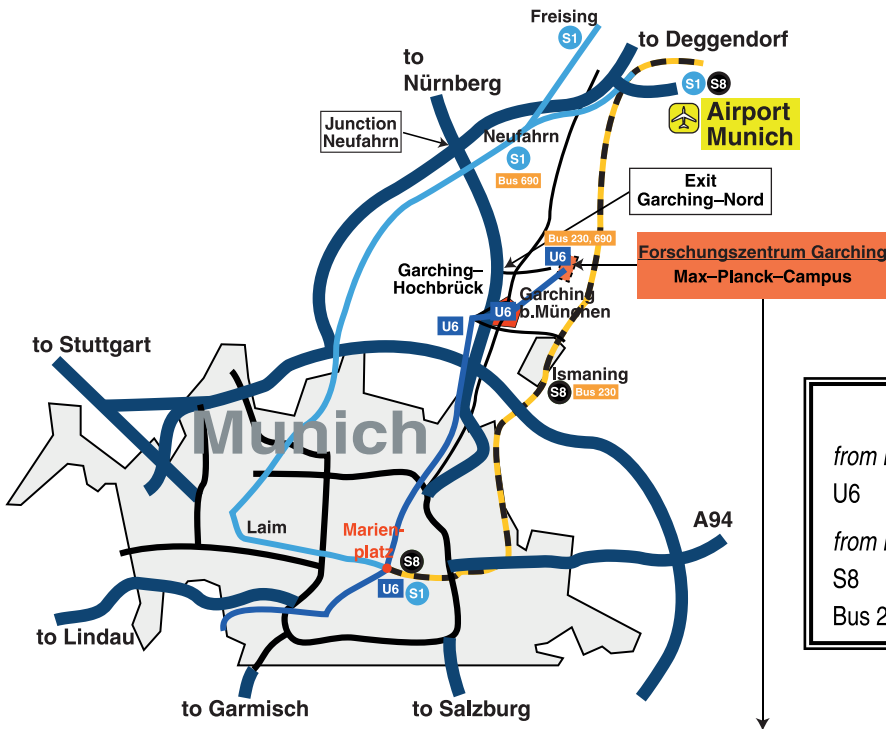

Map and Access

Max-Planck-Institut für extraterrestrische Physik (MPE)

Public Transport to the MPE

from Munich downtown:
 U6 Munich downtown → Garching-Forschungszentrum

from Munich Airport:
 S8 Munich Airport → Ismaning
 Bus 230 Ismaning → Garching-Forschungszentrum